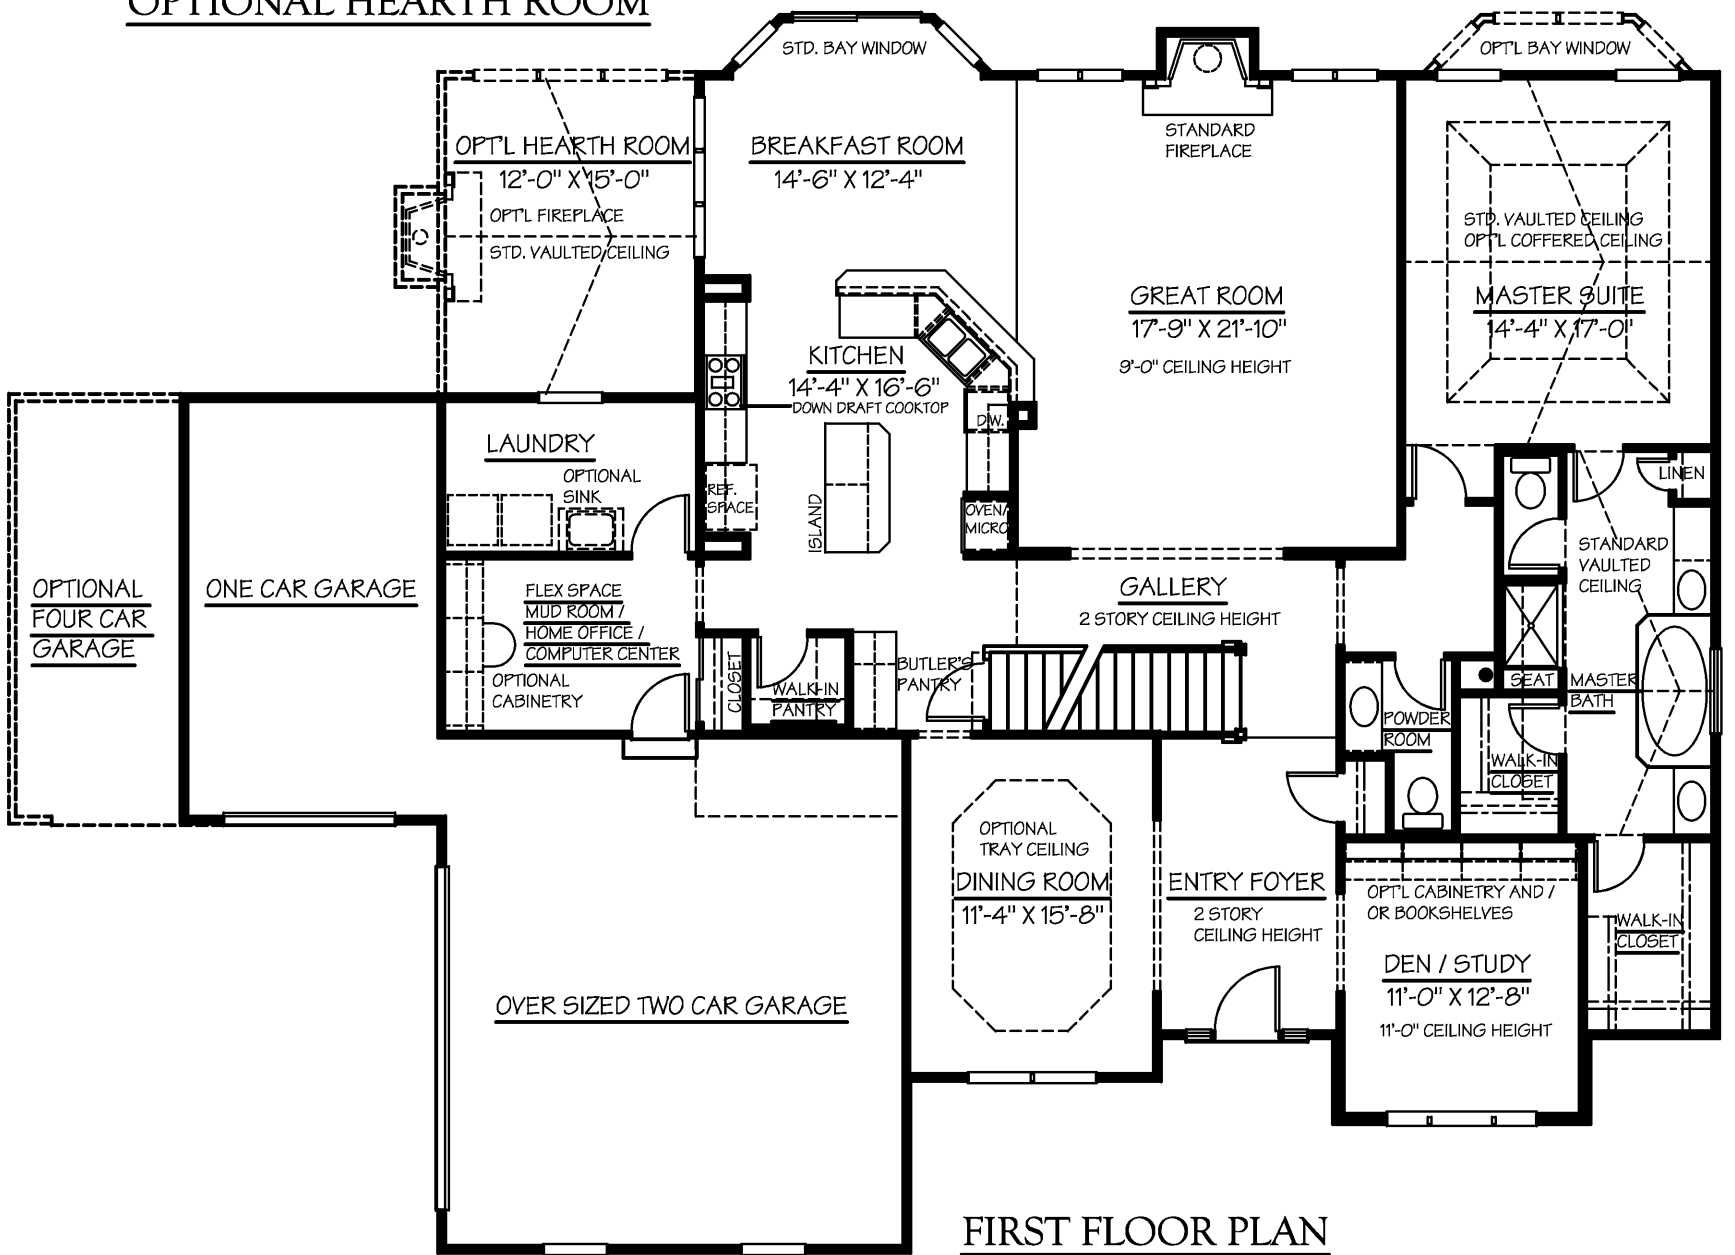

SHARED BATH # 2

**HOMESTEAD ESTATES - ASPEN SERIES  
ASPEN MODEL - PLAN "A" - 3466 SQ. FT.  
1 1/2 STORY MODEL**

**HARDESTY HOMES, L.L.C.**

COPYRIGHT © 2004  
ALL ROOM SIZES ARE APPROXIMATE AND  
MAY VARY WITH ACTUAL CONSTRUCTION.