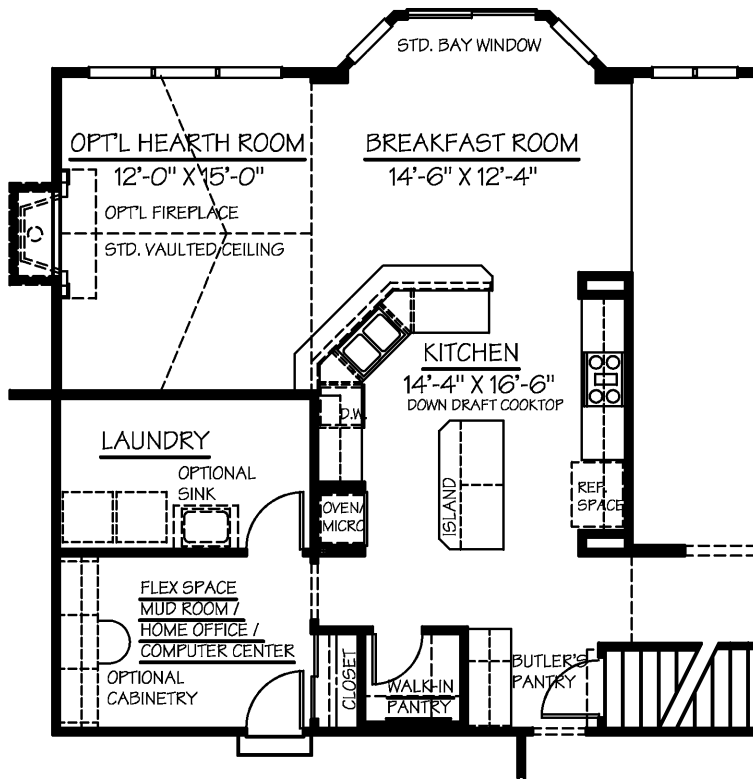

SHARED BATH # 2

**HOMESTEAD ESTATES - ASPEN SERIES  
ASPEN MODEL - PLAN "A" - 3466 SQ. FT.  
1 1/2 STORY MODEL**

**HARDESTY HOMES, L.L.C.**

COPYRIGHT © 2004  
ALL ROOM SIZES ARE APPROXIMATE AND  
MAY VARY WITH ACTUAL CONSTRUCTION.