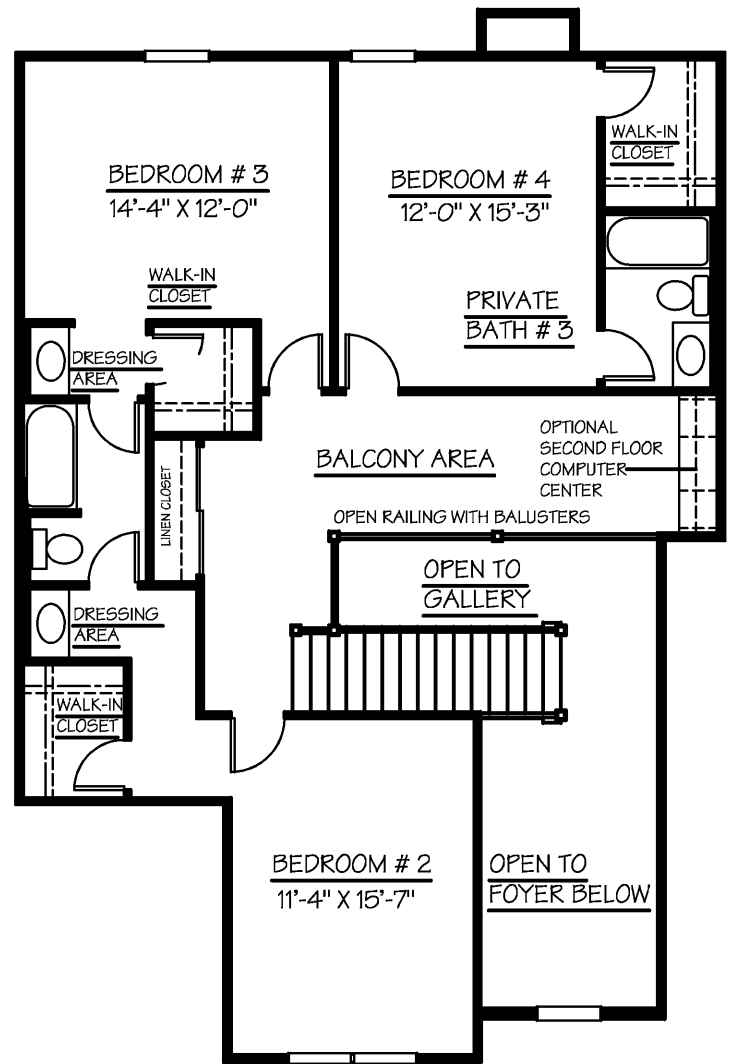

SHARED BATH # 2

**HOMESTEAD ESTATES - ASPEN SERIES  
ASPEN MODEL - PLAN "A" - 3466 SQ. FT.  
1 1/2 STORY MODEL**

**HARDESTY HOMES, L.L.C.**

COPYRIGHT © 2004  
ALL ROOM SIZES ARE APPROXIMATE AND  
MAY VARY WITH ACTUAL CONSTRUCTION.